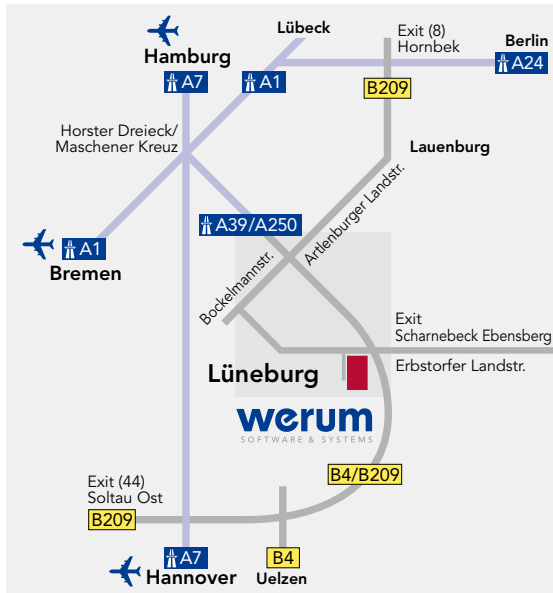

How to get to Werum's head offices in Lüneburg

Werum Software & Systems AG
Wulf-Werum-Strasse 3
21337 Lüneburg / Germany

Phone: +49 (0) 41 31 / 89 00-0
Fax: +49 (0) 41 31 / 89 00-20
info@werum.com

This is, how you can find us:

From **Hamburg Airport 'Fuhlsbüttel'** take the motorway A 7 / E 45 direction Hannover until you get to the motorway intersection Maschener Kreuz. (Alternatively go through the city across the Elbe bridges 'Elbbrücken', take the motorway A 255 passing 'Hamburg-Veddel', and in 'Hamburg-Süd' get on the A 1/E 22 direction Bremen, also get off at 'Maschener Kreuz'). Take the motorway A 39 / A 250 direction Lüneburg. Just before you get to Lüneburg the motorway changes into a four-lane beltway. Stay on it until you get to the exit Scharnebeck/Ebensberg.

From **Hannover** you take the motorway A 7 / E 45 direction Hamburg. Get off at the exit Soltau-Ost. Continue driving on the trunk road B 71 direction Lüneburg/Munster and after two kilometers turn left and take the B 209 direction Amelinghausen/Lüneburg. Keep following it. Just before you get to Lüneburg the motorway changes into a four-lane beltway. Stay on it until you get to the exit Scharnebeck/Ebensberg.

From **Berlin** please take the motorway A 24 / E 26 direction Schwerin/Hamburg. Get off at the exit Hornbek and take the trunk road to Lauenburg. In Lauenburg turn onto the B 209 and just follow it all the way to Lüneburg. Having passed Adendorf and just the entrance to Lüneburg, get on the beltway B 4 / B 209 direction Soltau/Uelzen and take right the next exit Scharnebeck/Ebensberg.

Having left the beltway please turn left. Before reaching the traffic light turn left again - you will directly reach our company's premise.

By **train** you take the train to the railway station Lüneburg. From there, a taxi can take you to Werum's premises in just 5 minutes.

We are looking forward to welcoming you at our Lüneburg offices.