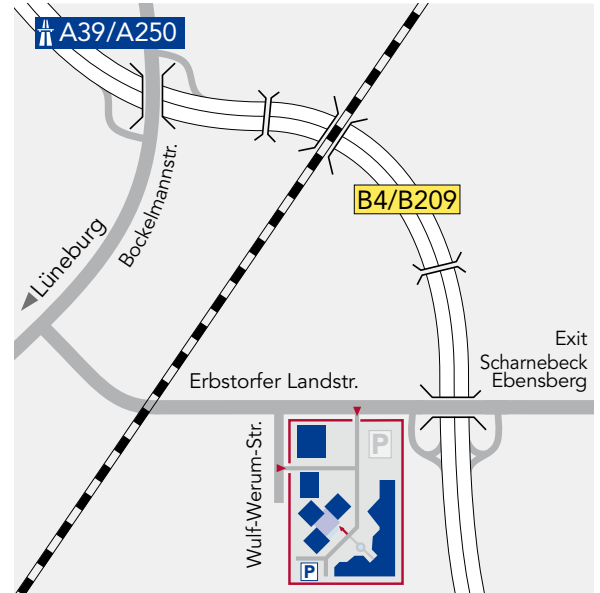

How to get to Werum's head offices in Lüneburg

Werum Software & Systems AG
Wulf-Werum-Strasse 3
21337 Lüneburg / Germany

Phone: +49 (0) 41 31 / 89 00-0
Fax: +49 (0) 41 31 / 89 00-20
info@werum.com

This is, how you can find us:

From **Hamburg Airport 'Fuhlsbüttel'** take the motorway A 7 / E 45 direction Hannover until you get to the motorway intersection Maschener Kreuz. (Alternatively go through the city across the Elbe bridges 'Elbbrücken', take the motorway A 255 passing 'Hamburg-Veddel', and in 'Hamburg-Süd' get on the A 1/E 22 direction Bremen, also get off at 'Maschener Kreuz'). Take the motorway A 39 / A 250 direction Lüneburg. Just before you get to Lüneburg the motorway changes into a four-lane beltway. Stay on it until you get to the exit Scharnebeck/Ebensberg.

From **Hannover** you take the motorway A 7 / E 45 direction Hamburg. Get off at the exit Soltau-Ost. Continue driving on the trunk road B 71 direction Lüneburg/Munster and after two kilometers turn left and take the B 209 direction Amelinghausen/Lüneburg. Keep following it. Just before you get to Lüneburg the motorway changes into a four-lane beltway. Stay on it until you get to the exit Scharnebeck/Ebensberg.

From **Berlin** please take the motorway A 24 / E 26 direction Schwerin/Hamburg. Get off at the exit Hornbek and take the trunk road to Lauenburg. In Lauenburg turn onto the B 209 and just follow it all the way to Lüneburg. Having passed Adendorf and just the entrance to Lüneburg, get on the beltway B 4 / B 209 direction Soltau/Uelzen and take right the next exit Scharnebeck/Ebensberg.

Having left the beltway please turn left. Before reaching the traffic light turn left again - you will directly reach our company's premise.

By **train** you take the train to the railway station Lüneburg. From there, a taxi can take you to Werum's premises in just 5 minutes.

We are looking forward to welcoming you at our Lüneburg offices.